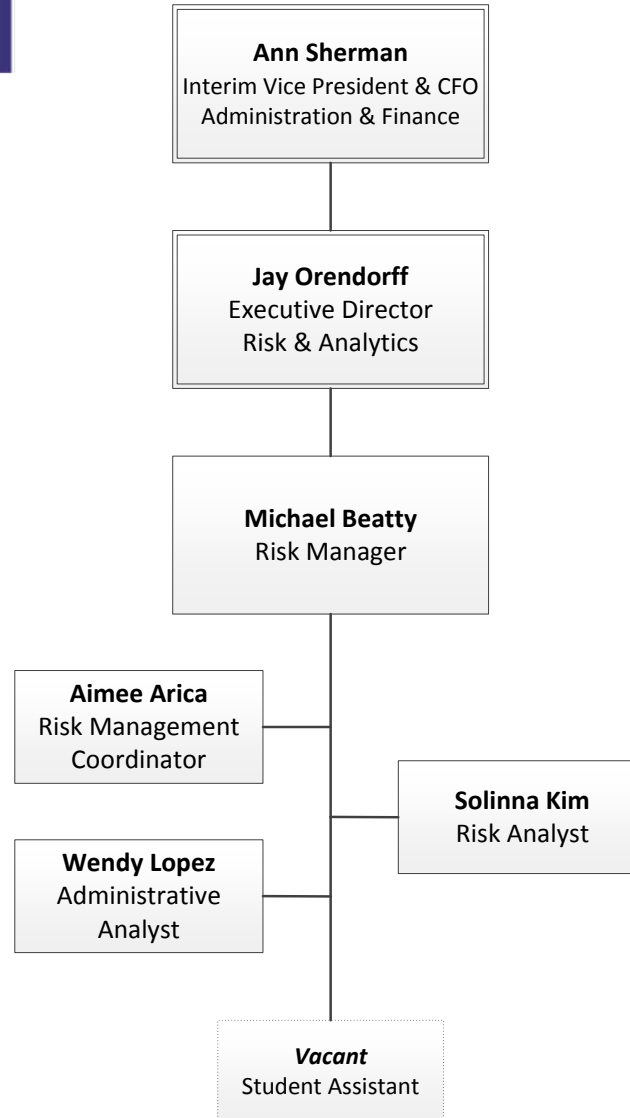

**SAN FRANCISCO
STATE UNIVERSITY**

Risk & Analytics Organizational Chart

Main line: (415) 338-2565
Web: erm.sfsu.edu
Email: riskmgmt@sfsu.edu
Location: ADM 260