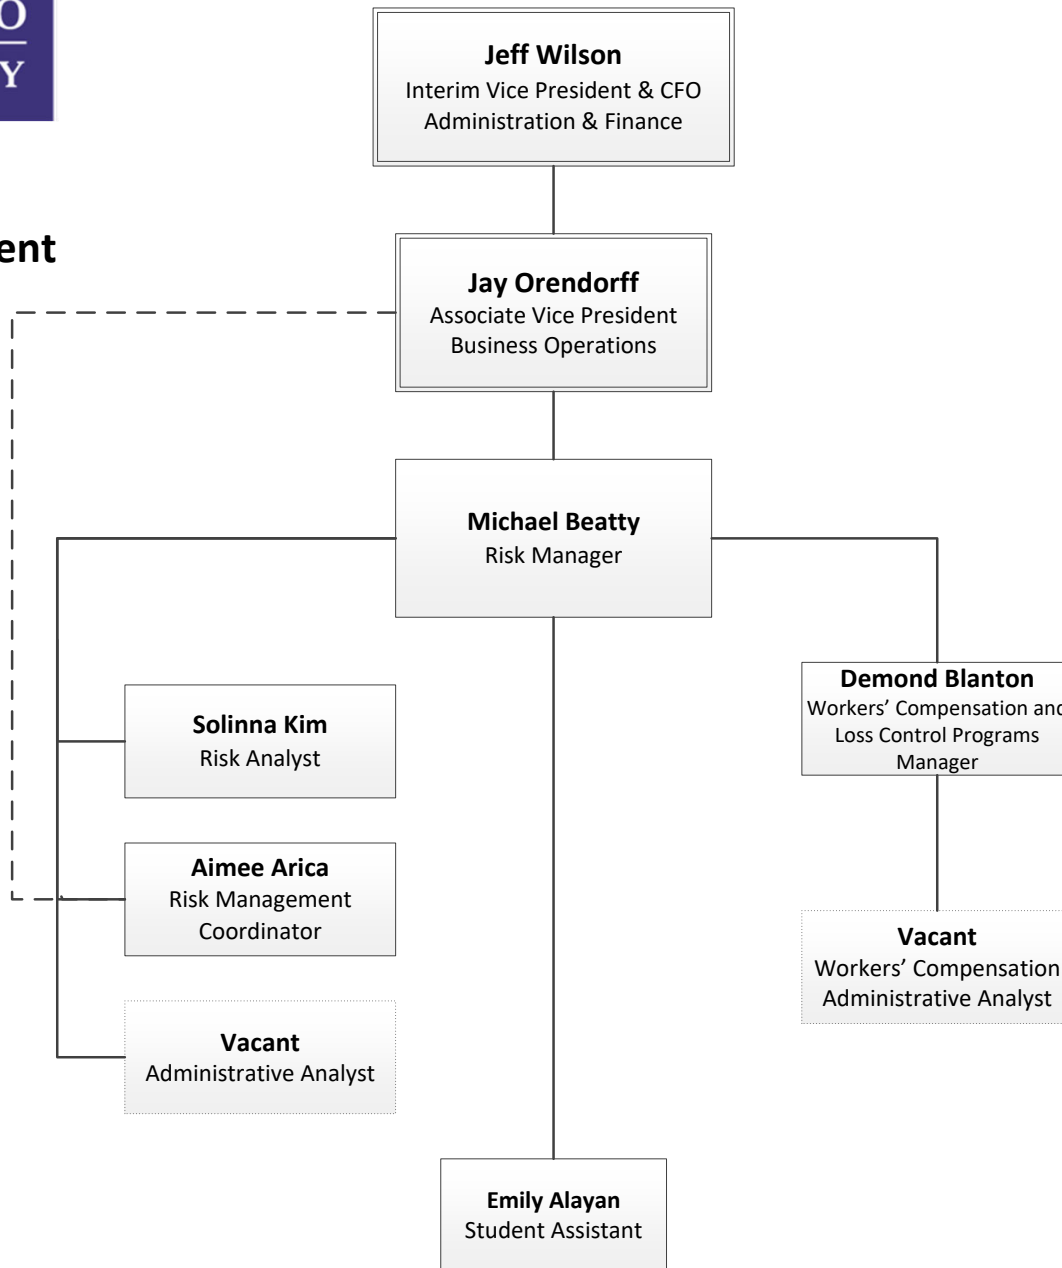

Enterprise Risk Management Organization Chart

Main line: (415) 338-2565
Web: erm.sfsu.edu
Email: riskmgmt@sfsu.edu
Location: Administration 260