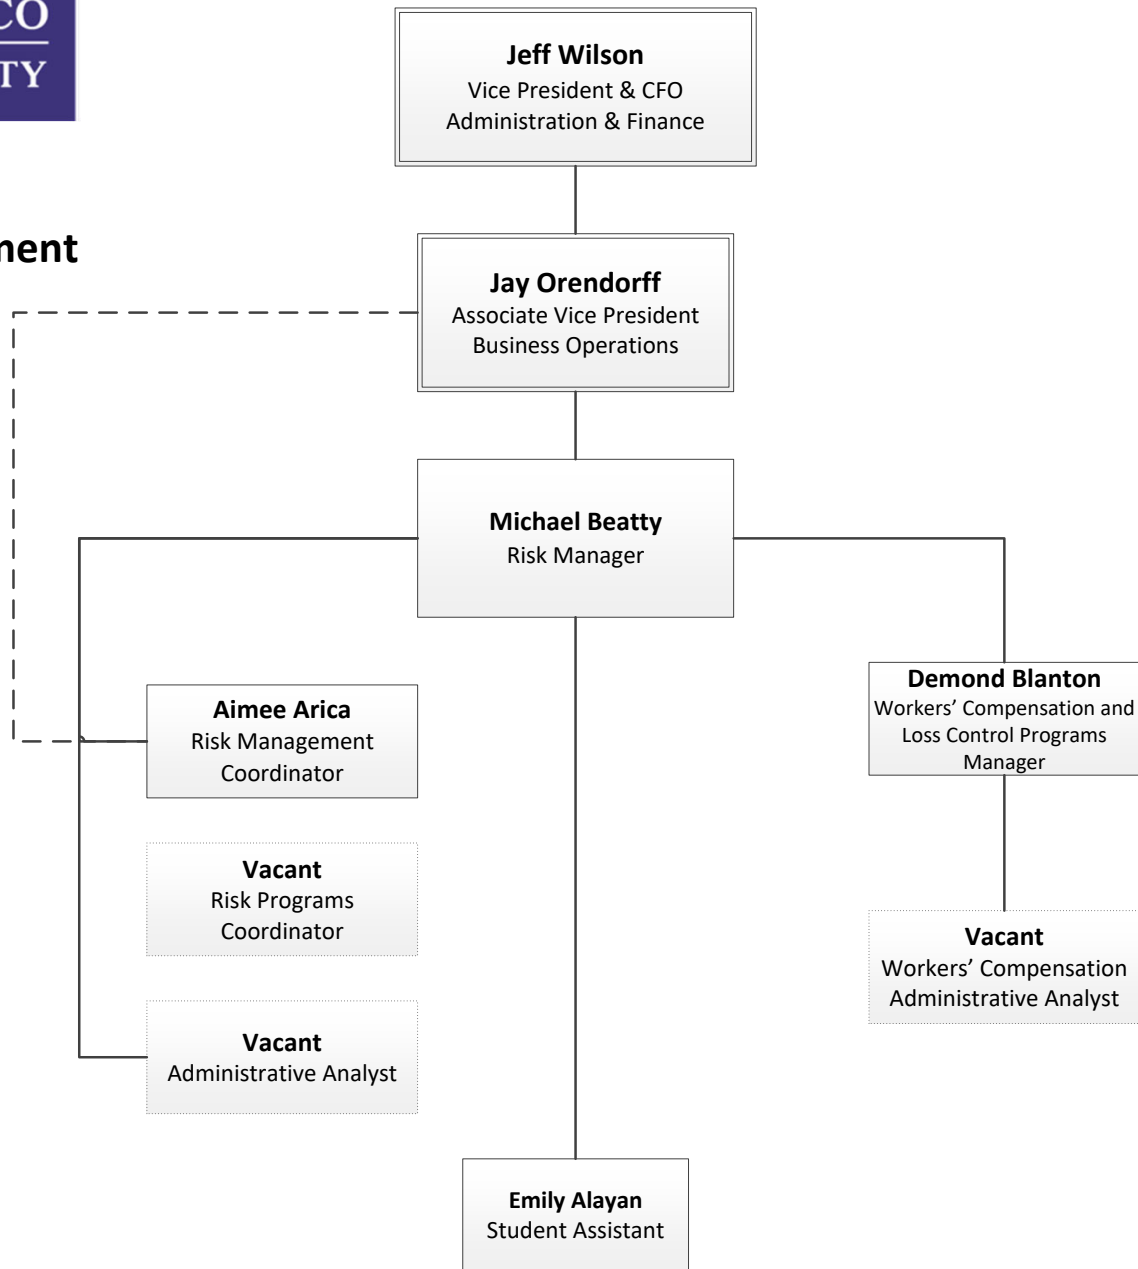

## Enterprise Risk Management Organization Chart

Main line: (415) 405-3522  
Web: [erm.sfsu.edu](http://erm.sfsu.edu)  
Email: [riskmgmt@sfsu.edu](mailto:riskmgmt@sfsu.edu)  
Location: Administration 258