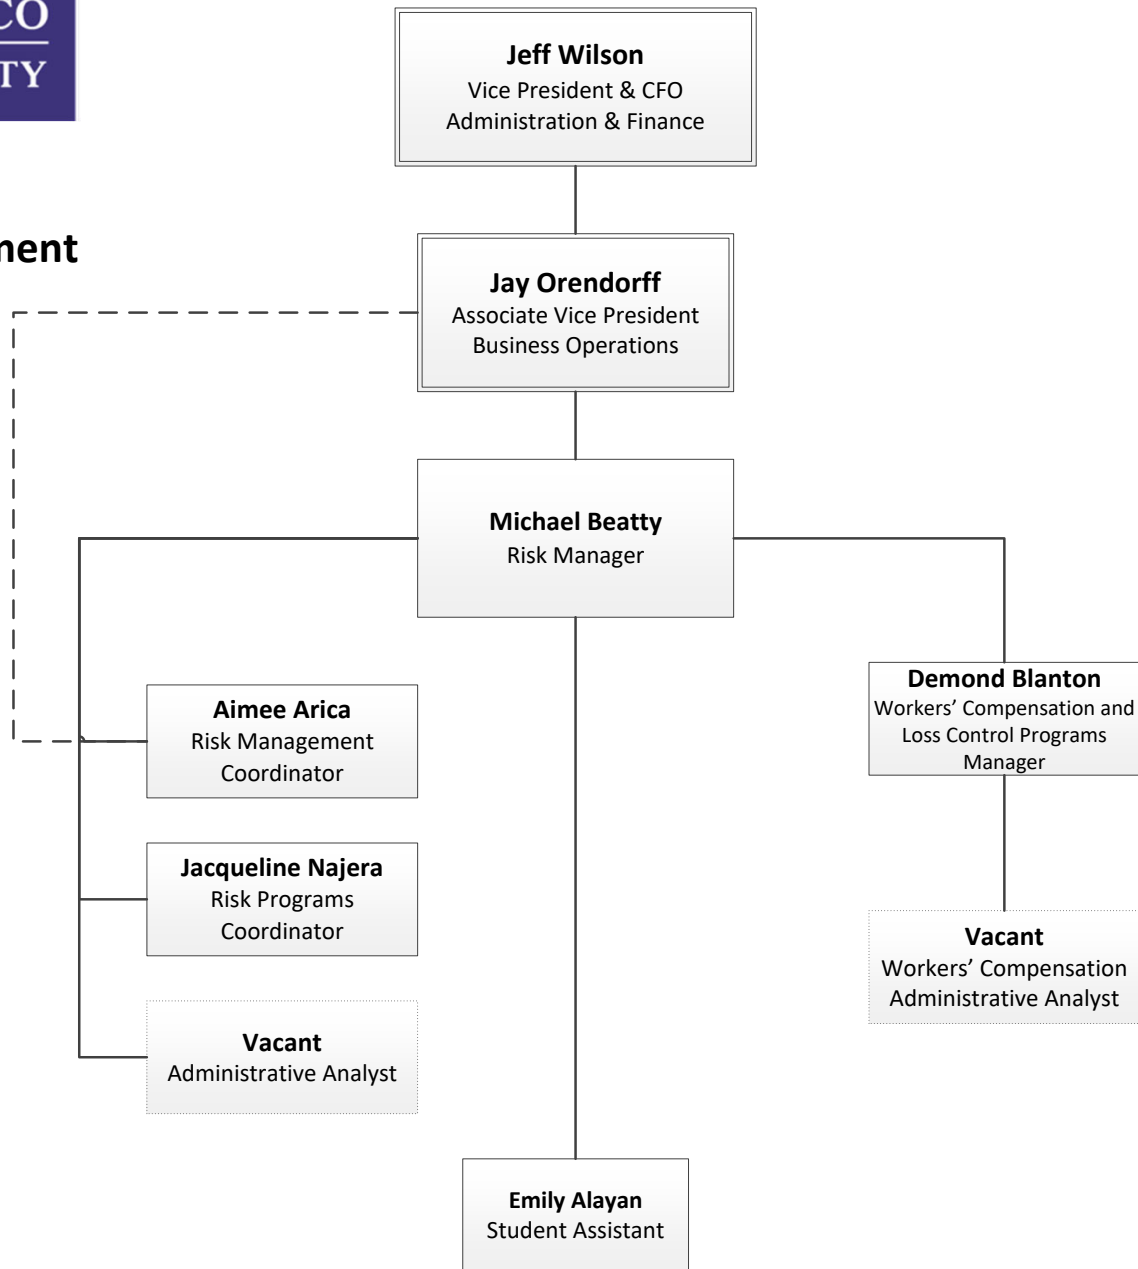

## Enterprise Risk Management Organization Chart

Main line: (415) 405-3522  
Web: [erm.sfsu.edu](http://erm.sfsu.edu)  
Email: [riskmgmt@sfsu.edu](mailto:riskmgmt@sfsu.edu)  
Location: Administration 258